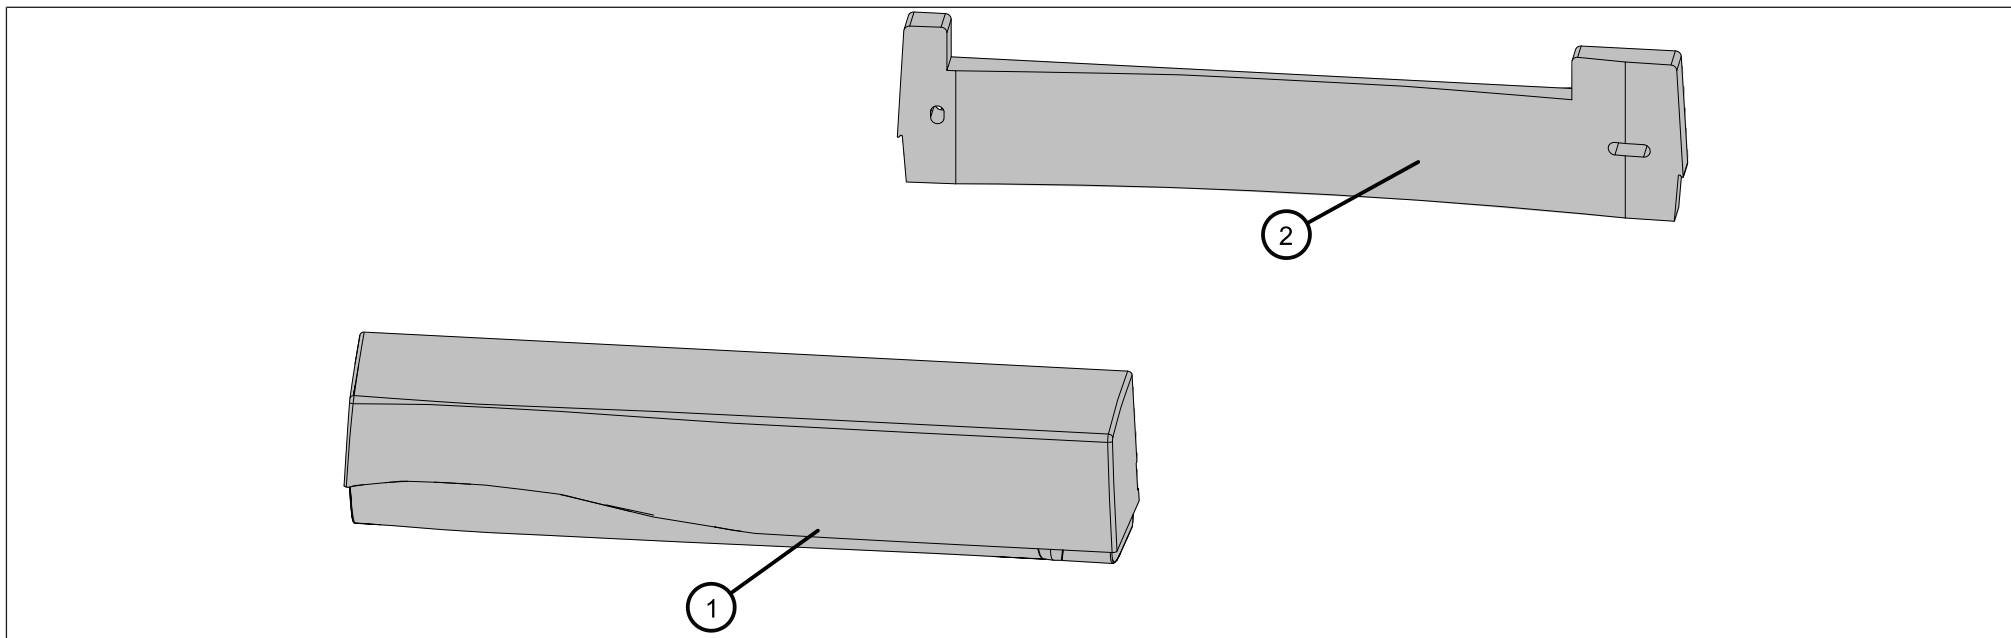

1 Product versions

1.1.2 Hood

Pos.	Description	Record Art. No.	ASSA ABLOY Art. No.
1	IXIO DT3 black	121-124701	33121-124701
2	IXIO-D/VIO-D CDA	121-125252	33121-125252