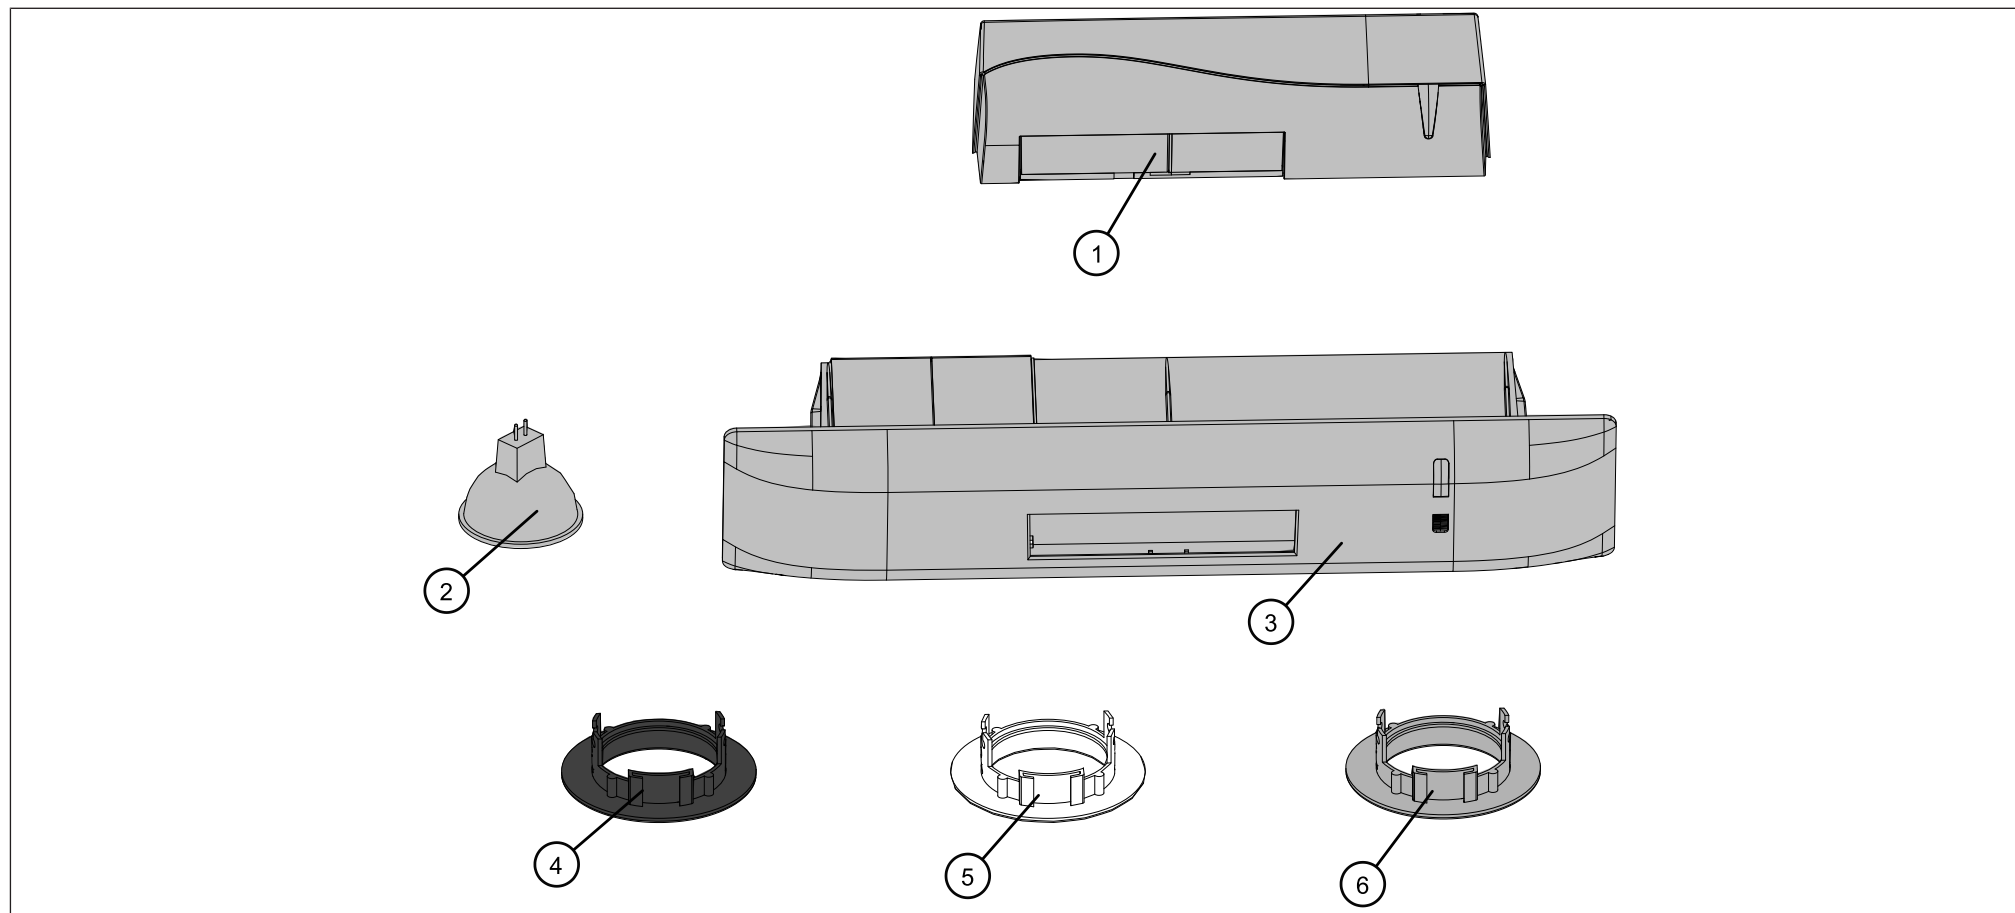

1 Product versions

1.1.4 Ceiling

Pos.	Description	Record Art. No.	ASSA ABLOY Art. No.
1	BEA IXIO ST Sensor	121-115074	33121-115074
2	OSRAM LED Spotlight PMR163536	121-118880	33121-118880
3	Ceiling mounting kit IXIO-D CA / Ceiling Mounting IXIO S	121-115071	33121-115071
4	Recessed spotlight housing black	121-124699	33121-124699
5	Recessed spotlight housing white	121-124700	33121-124700
6	Recessed spotlight housing iron	121-118881	33121-118881