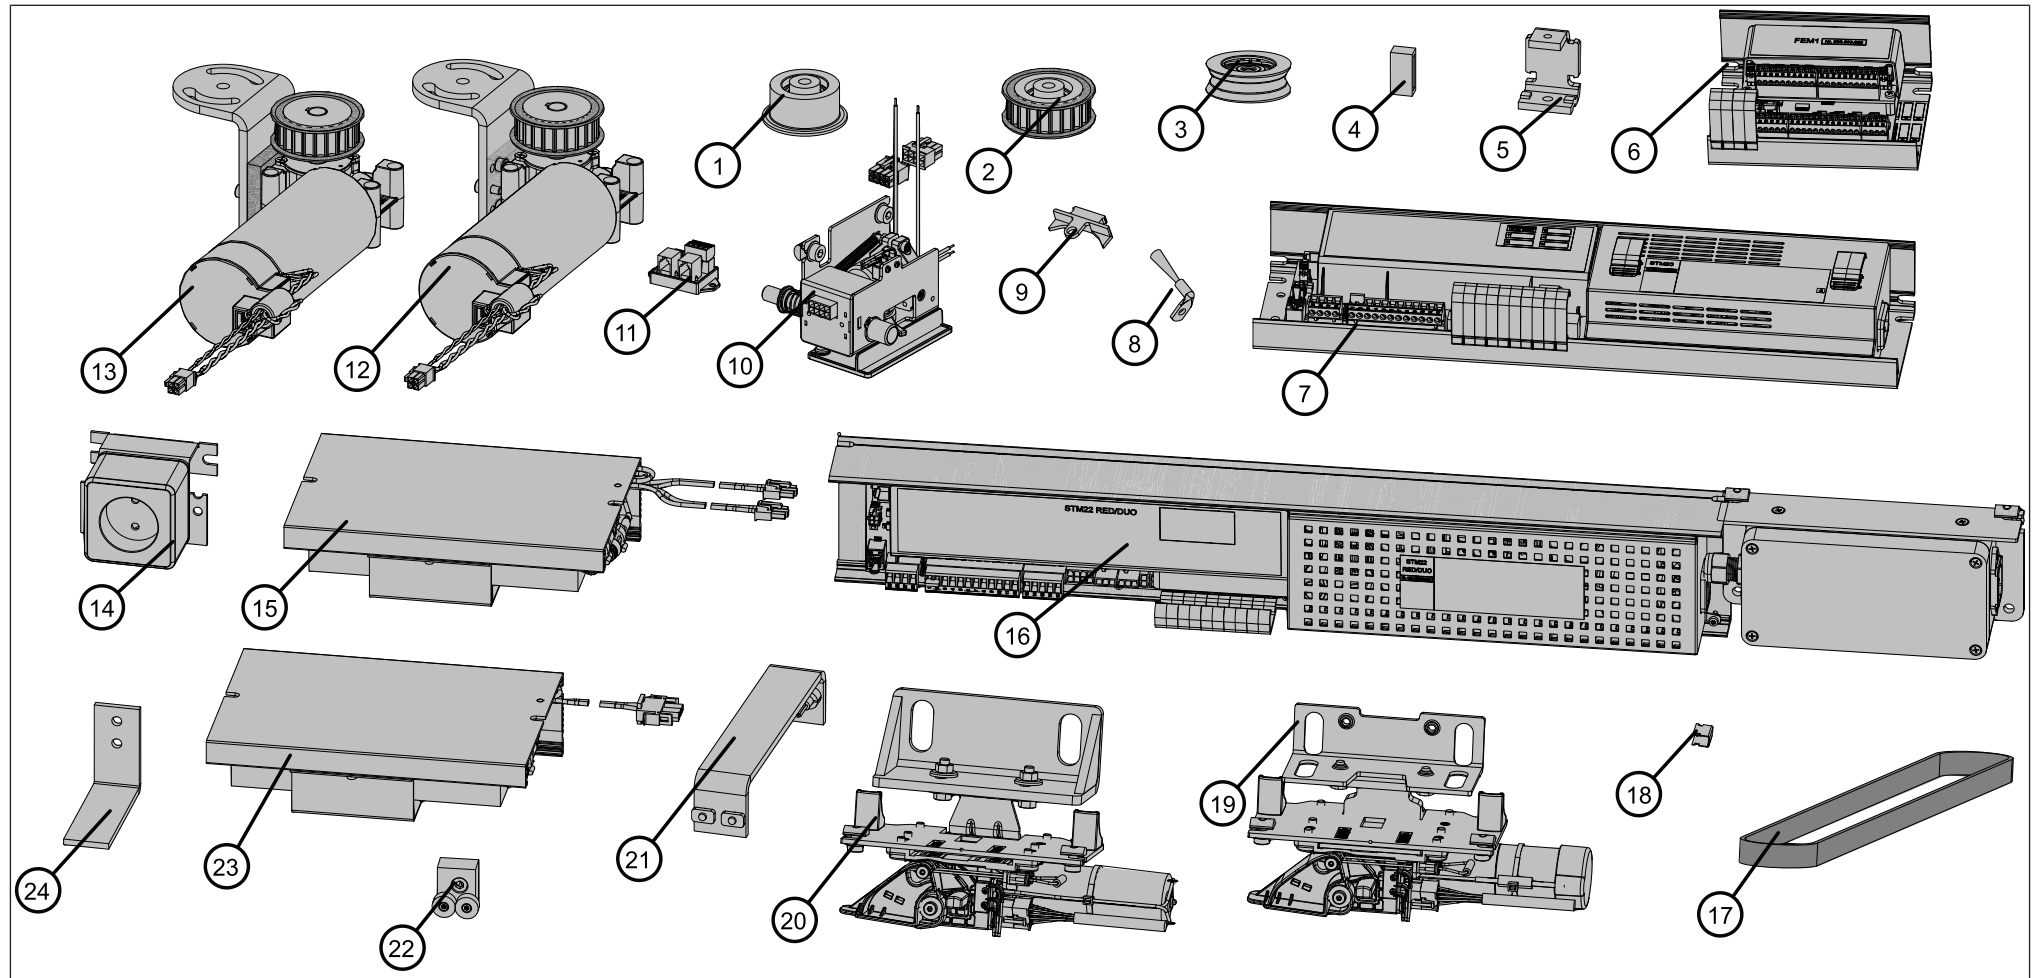

1.1.3 Electrical components

Pos.	Description	Record Art. No.	ASSA ABLOY Art. No.
1	Guide pulley D45	102-067000011	33102-067000011
2	Idler pulley toothed	102-067000010	33102-067000010
3	Carrying roller complete CURVED	102-067041000	33102-067041000
4	Buffer	102-016000011	33102-016000011