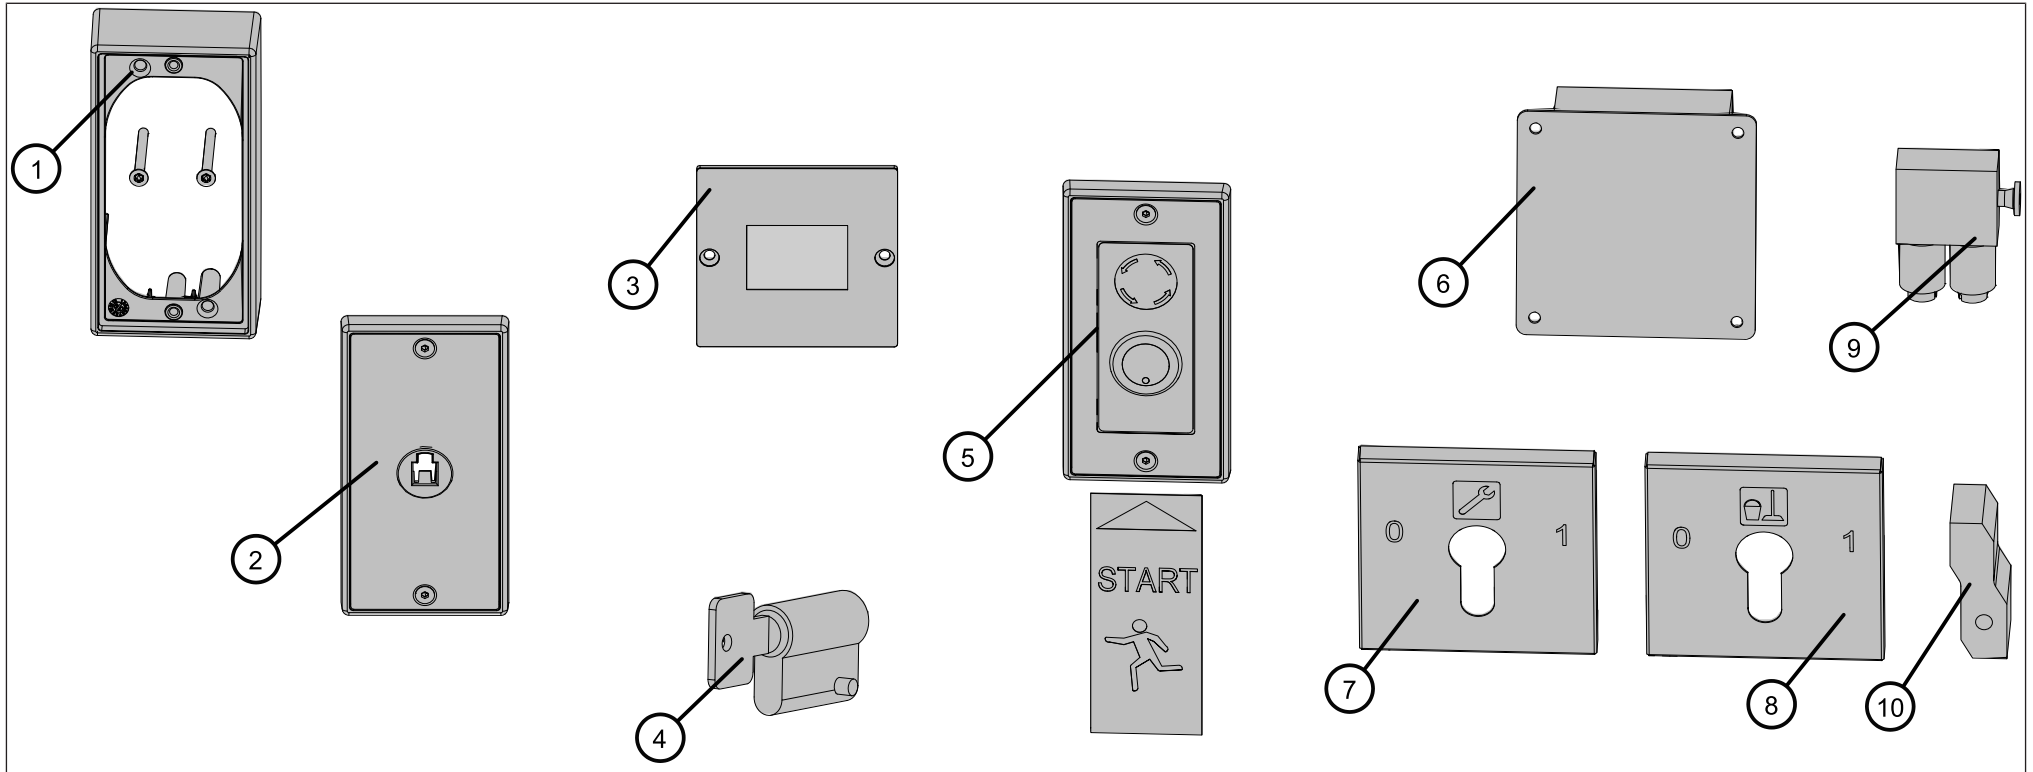

Table of contents

1	Product versions	4
1.1	CD / CURVED.....	4
1.1.1	Side parts, leaves, posts.....	5
1.1.2	Hood	6
1.1.3	Electrical components.....	7
1.1.4	Ceiling.....	10

1 Product versions

1 Product versions

1.1 CD / CURVED

Pos.	Description	Record Art. No.	ASSA ABLOY Art. No.
1	Side parts, leaves, posts <i>Side parts, leaves, posts</i> [▶ 5]	-	-
2	Hood <i>Hood</i> [▶ 6]	-	-
3	Electrical components <i>Electrical components</i> [▶ 7]	-	-
4	Ceiling <i>Ceiling</i> [▶ 10]	-	-

1.1.1 Side parts, leaves, posts

Pos.	Description	Record Art. No.	ASSA ABLOY Art. No.
1	MS Surface-mounted frame BDE-D built-in type, white	102-903808931	33102-903808931
2	Service interface	121-267811730	33121-267811730
3	Control unit BDE-D CSP	102-903816177	33102-903816177
4	Half cylinder type Wilka 30mm	121-115860	33121-115860
5	Start button alu green without resistor complete	121-167811774	33121-167811774
6	Jung Key switch 1pol	121-116268	33121-116268
7	Cover BDE-S service switch	121-999118306	33121-999118306
8	Cover BDE-S cleaning	121-999118307	33121-999118307
9	Floor Guide with Rollers	102-370052000	33102-370052000
10	Adjustable Floor guide	102-065010002	33102-065010002