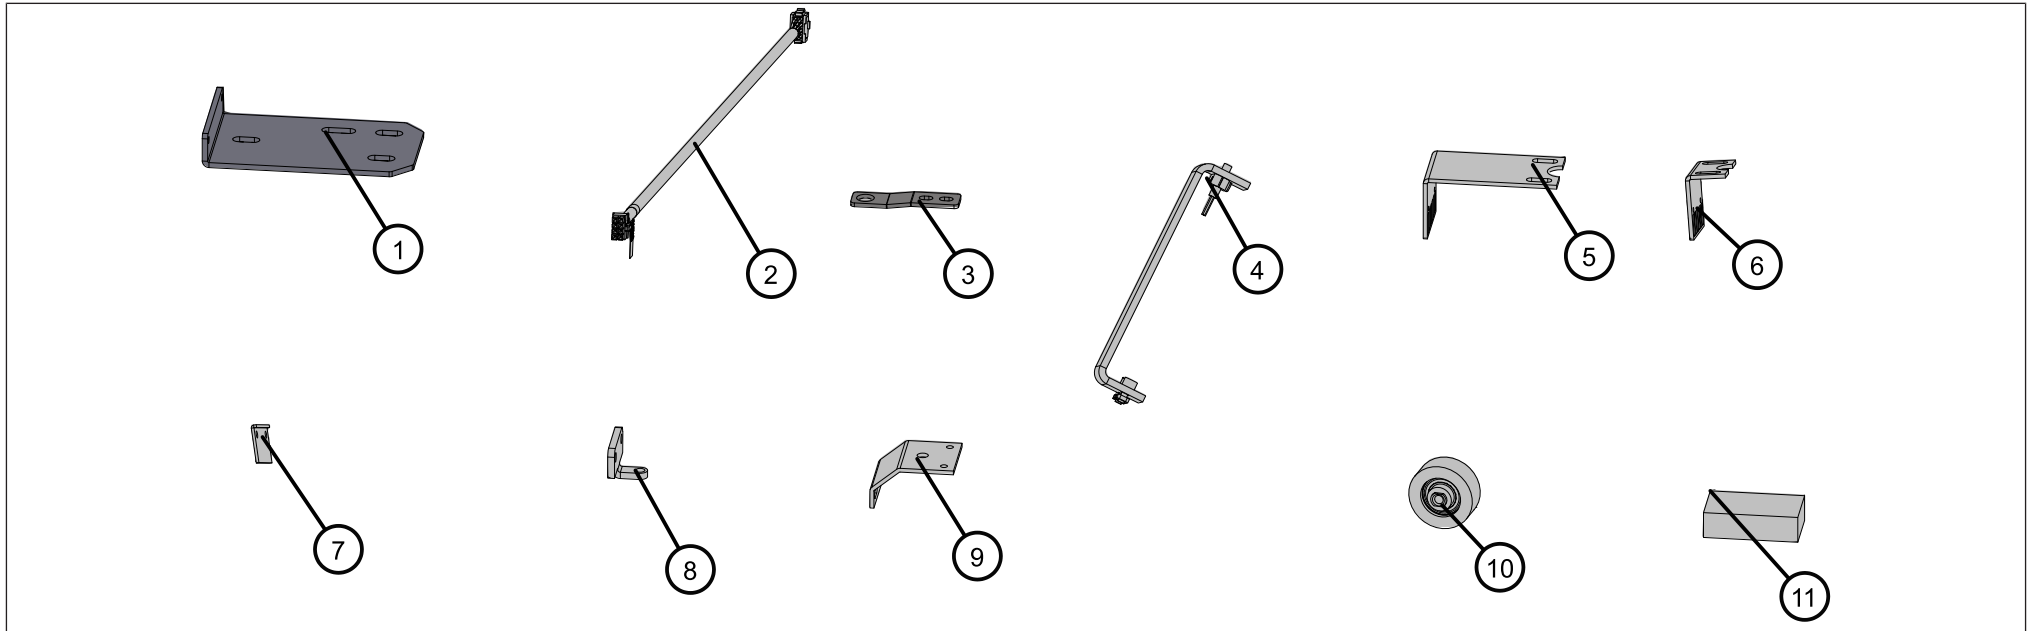

Pos.	Description	Record Art. No.	ASSA ABLOY Art. No.
1	Holding brackets for VRR20	121-061118990	33121-061118990
2	Extension cable VRR, l=1100 mm	102-016085000	33102-016085000
3	Locking brackets (Carriage)	121-061118989	33121-061118989
4	First Door leaf surveillance	102-067006000	33102-067006000
5	Belt Clamp	102-067000051	33102-067000051
6	Belt clamping bracket	102-067000018	33102-067000018
7	Belt angle	102-067000028	33102-067000028
8	Adjustable angle	102-067040002	33102-067040002
9	Drive angle	102-067043002	33102-067043002
10	Roller flat	102-067050000	33102-067050000
11	BEA Daisy Chain Hub for Sensors	121-007210215	33121-007210215