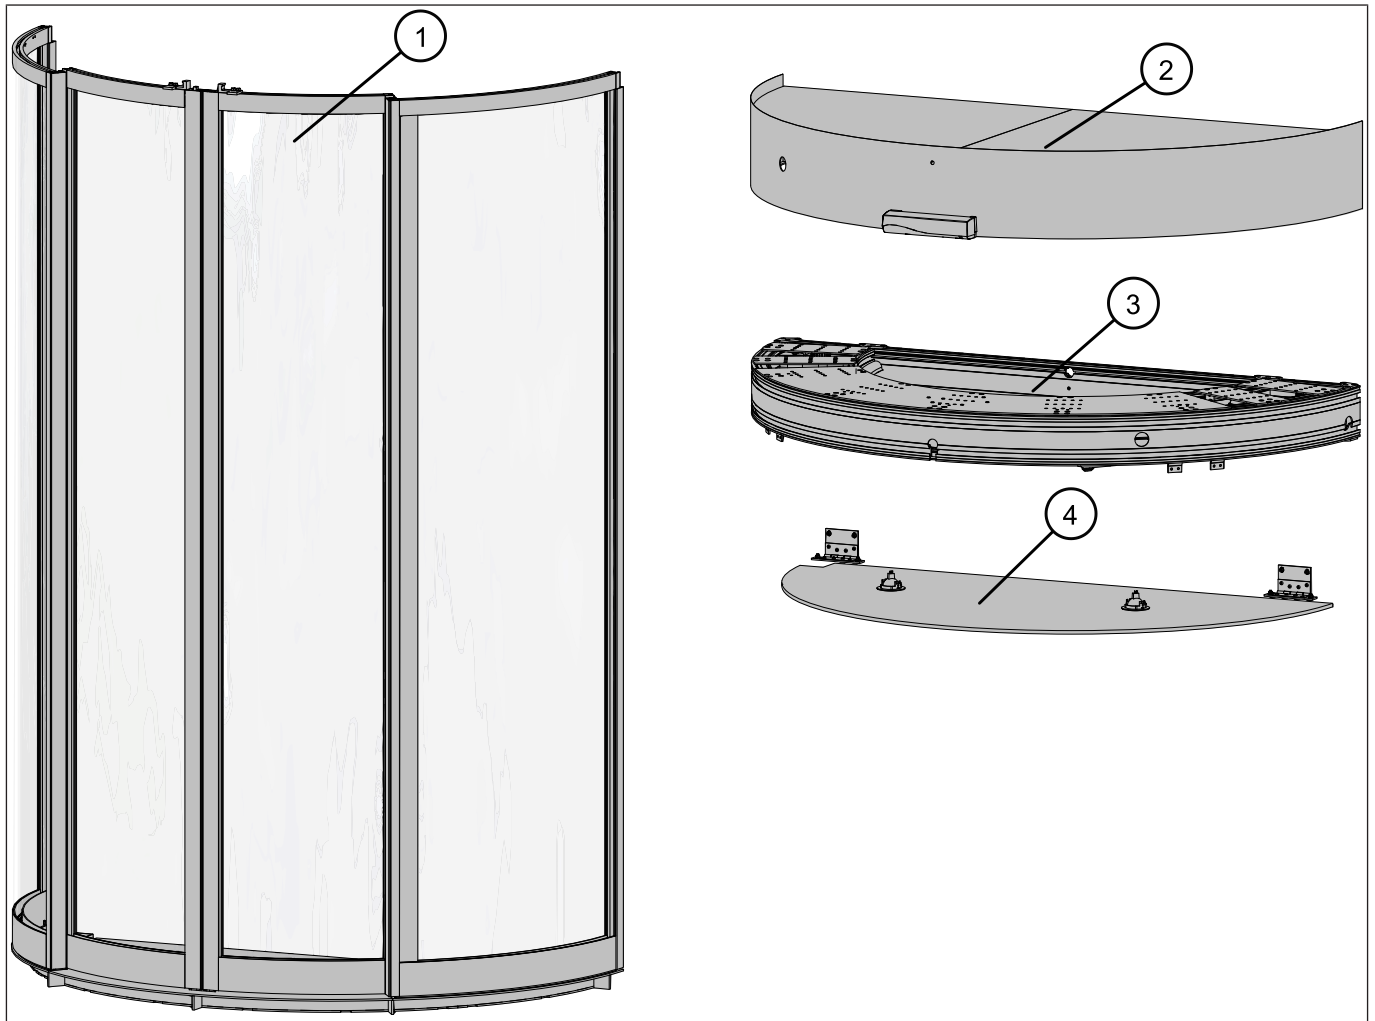

Table of contents

1	Product versions	4
1.1	CD / CURVED.....	4
1.1.1	Side parts, leaves, posts.....	5
1.1.2	Hood	6
1.1.3	Electrical components.....	7
1.1.4	Ceiling.....	10

1 Product versions

1 Product versions

1.1 CD / CURVED

Pos.	Description	Record Art. No.	ASSA ABLOY Art. No.
1	Side parts, leaves, posts <i>Side parts, leaves, posts</i> [▶ 5]	-	-
2	Hood <i>Hood</i> [▶ 6]	-	-
3	Electrical components <i>Electrical components</i> [▶ 7]	-	-
4	Ceiling <i>Ceiling</i> [▶ 10]	-	-

1.1.1 Side parts, leaves, posts

Pos.	Description	Record Art. No.	ASSA ABLOY Art. No.
1	MS Surface-mounted frame BDE-D built-in type, white	102-903808931	33102-903808931
2	Service interface	121-267811730	33121-267811730
3	Control unit BDE-D CSP	102-903816177	33102-903816177
4	Half cylinder type Wilka 30mm	121-115860	33121-115860
5	Start button alu green without resistor complete	121-167811774	33121-167811774
6	Jung Key switch 1pol	121-116268	33121-116268
7	Cover BDE-S service switch	121-999118306	33121-999118306
8	Cover BDE-S cleaning	121-999118307	33121-999118307
9	Floor Guide with Rollers	102-370052000	33102-370052000
10	Adjustable Floor guide	102-065010002	33102-065010002